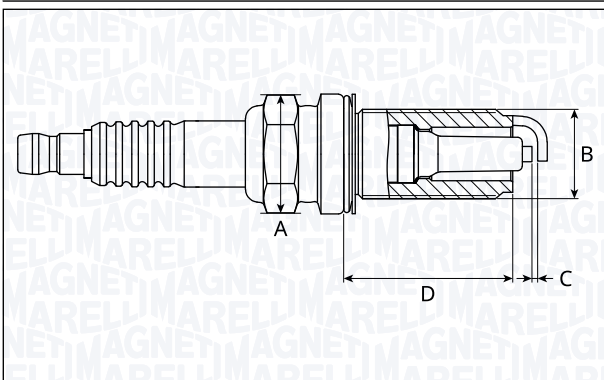

SNB5008-11

Type	A [mm]	B [mm]	C [mm]	D [mm]	Heat range	Nm
Nickel	16	14	1.1	26.5	5	28