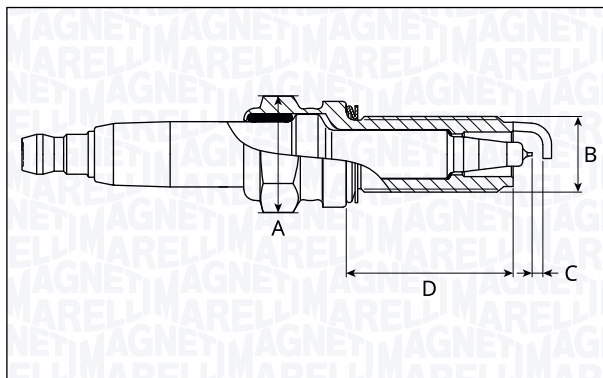

**SID6117-11**

Type	A [mm]	B [mm]	C [mm]	D [mm]	Heat range	Nm
Iridium and Platinum	16	12	1.1	26.5	6	23

**SID6118-10**

Type	A [mm]	B [mm]	C [mm]	D [mm]	Heat range	Nm
Iridium	16	12	1.0	26.5	6	20

**SID7115-11**