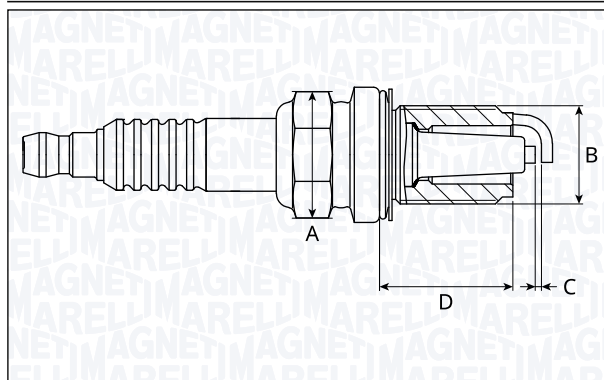

SNB6012-11

Type	A [mm]	B [mm]	C [mm]	D [mm]	Heat range	Nm
Nickel	16	14	1.1	19	6	25