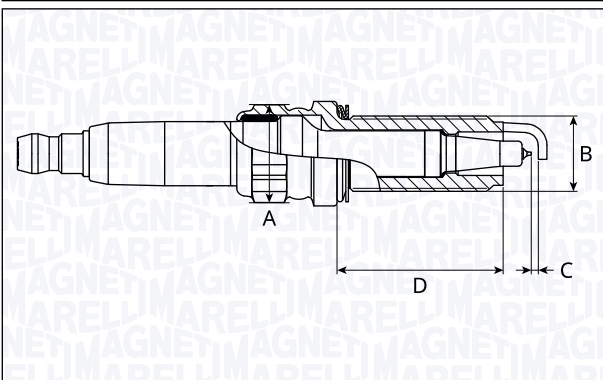

**SIE6122-11**

Type	A [mm]	B [mm]	C [mm]	D [mm]	Heat range	Nm
Double Iridium	14	12	1.1	26.5	6	23

**SIE6124-11**

Type	A [mm]	B [mm]	C [mm]	D [mm]	Heat range	Nm
Iridium	14	12	1.1	26.5	6	23

**SIE7102-8**

Type	A [mm]	B [mm]	C [mm]	D [mm]	Heat range	Nm
Iridium	14	12	0.8	26.5	7	20