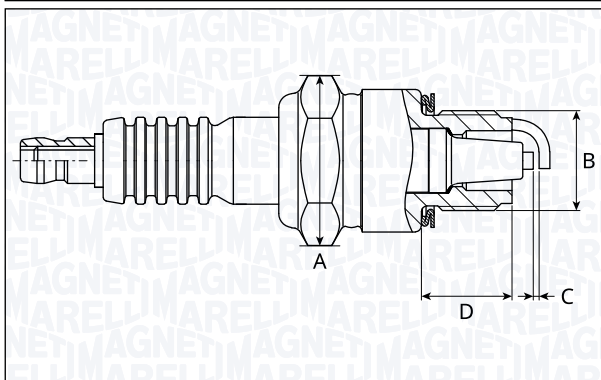

SNA8040-8

Type	A [mm]	B [mm]	C [mm]	D [mm]	Heat range	Nm
Nickel	20.8	14	0.8	12.7	8	23