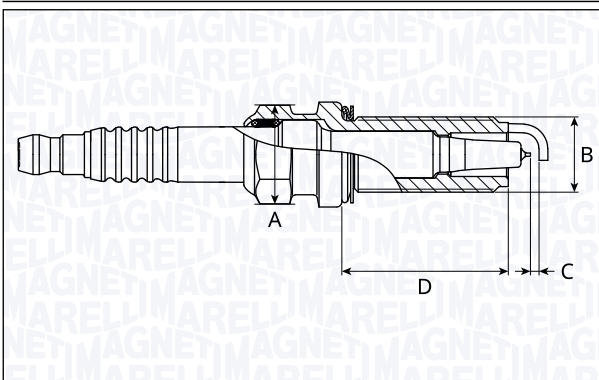

SIE7123-7

Type	A [mm]	B [mm]	C [mm]	D [mm]	Heat range	Nm
Iridium	14	12	0.7	26.5	7	23