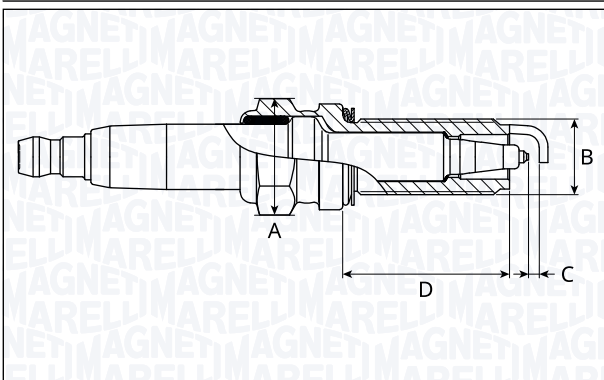

**SPB8037-8**

Type	A [mm]	B [mm]	C [mm]	D [mm]	Heat range	Nm
Double Platinum	16	14	0.8	19	8	25

**SPB8209-11**

Type	A [mm]	B [mm]	C [mm]	D [mm]	Heat range	Nm
Double Platinum	16	14	1.1	19	8	28

**SPD7204-11**