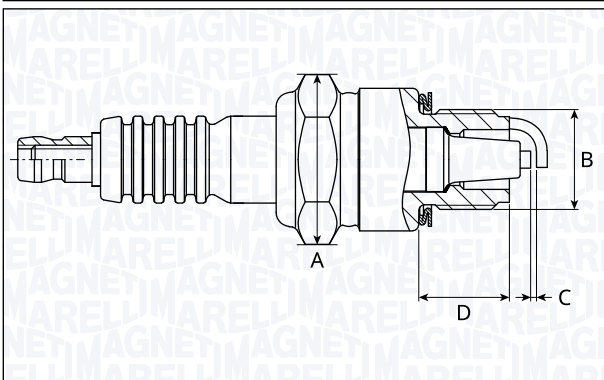

SNA8014-9

Type	A [mm]	B [mm]	C [mm]	D [mm]	Heat range	Nm
Nickel	20.8	14	0.9	12.7	8	25