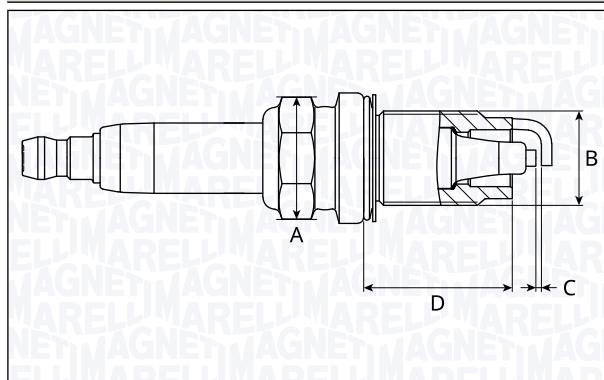

SNB6020-11

Type	A [mm]	B [mm]	C [mm]	D [mm]	Heat range	Nm
Nickel	16	14	1.1	19	6	25