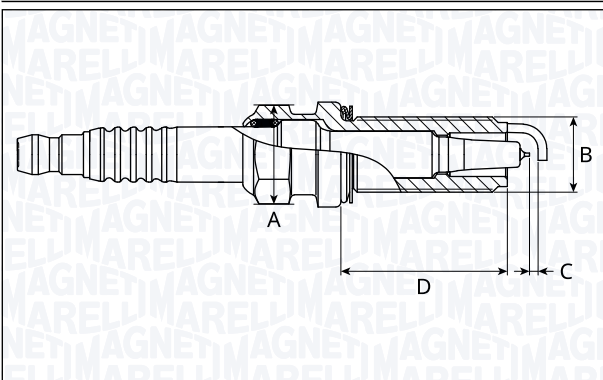

SIE7120-7

Type	A [mm]	B [mm]	C [mm]	D [mm]	Heat range	Nm
Iridium	14	12	0.7	26.5	7	23