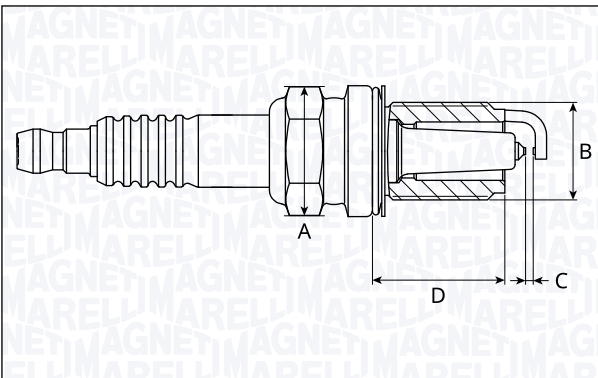

SPB5208-11

Type	A [mm]	B [mm]	C [mm]	D [mm]	Heat range	Nm
Double Platinum	16	14	1.1	19	5	28