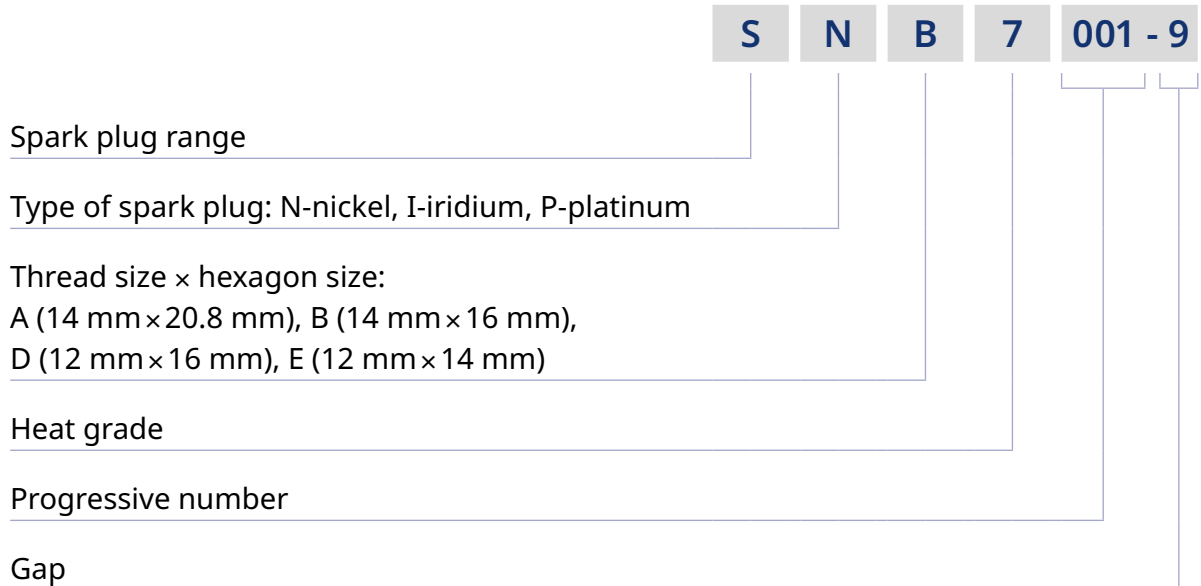

Short code reading

Heat grade

This defines the ability of the spark plug to dissipate heat. According to its heat grade, a spark plug is referred to as “hot” (low numbers in the table) if it has a low capacity to dissipate heat; a type suited to low-power engines. Alternatively, it is said to be “cold” (high numbers in the table) if it has a good capacity for dissipating heat; this type is suitable for high-power engines.

Magneti Marelli Parts & Services spark plugs meet original specifications and comply with the same reference standards as principal market players.

		NGK	BOSCH	DENSO	
+	2	2	10	9	+
	3	3	9	12	
	4	4	9	14	
	5	5	8	16	
	6	6	7	20	
	7	7	6	22	
	8	8	5	24	
	9	9	3/4	27	
-	10	10	2	31	-