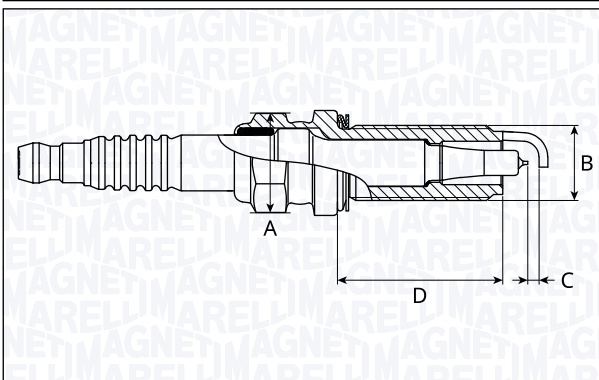

SIE7104-11

Type	A [mm]	B [mm]	C [mm]	D [mm]	Heat range	Nm
Iridium	14	12	1.1	26.5	7	17