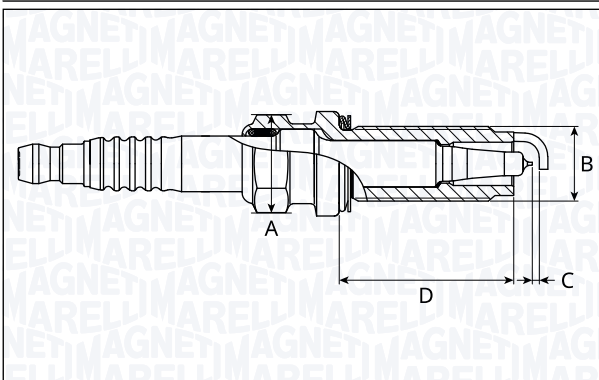

**SIE7104-11**

Type	A [mm]	B [mm]	C [mm]	D [mm]	Heat range	Nm
Iridium	14	12	1.1	26.5	7	17

**SIE7110-11**

Type	A [mm]	B [mm]	C [mm]	D [mm]	Heat range	Nm
Iridium and Platinum	14	12	1.1	26.5	7	17

**SIE7111-11**