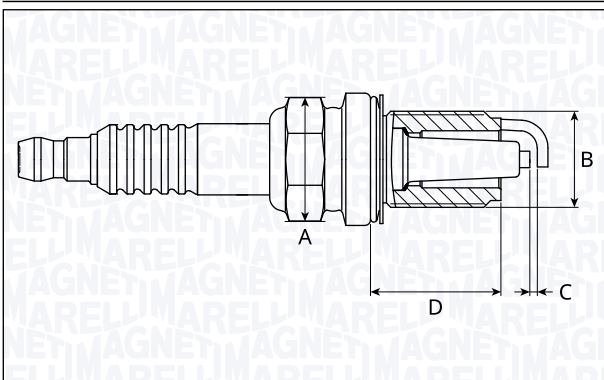

**SNB6028-9**

Type	A [mm]	B [mm]	C [mm]	D [mm]	Heat range	Nm
Nickel	16	14	0.9	19	6	22

**SNB6029-11**

Type	A [mm]	B [mm]	C [mm]	D [mm]	Heat range	Nm
Nickel	16	14	1.1	19	6	22

**SNB6031-9**

Type	A [mm]	B [mm]	C [mm]	D [mm]	Heat range	Nm
Nickel	16	14	0.9	19	6	22