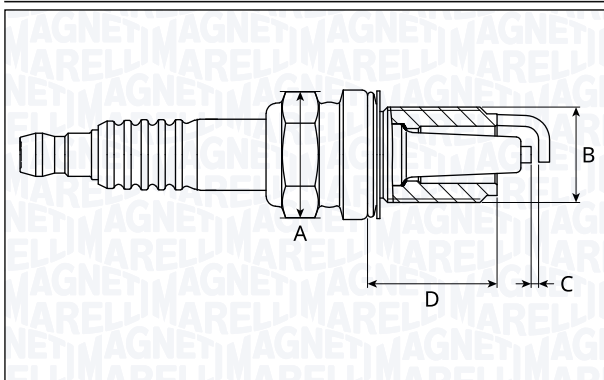

SNB5039-11

Type	A [mm]	B [mm]	C [mm]	D [mm]	Heat range	Nm
Nickel	16	14	1.1	19	5	25