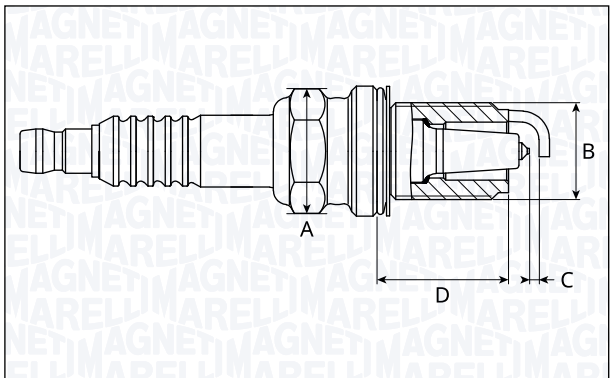

SPB6203-8

Type	A [mm]	B [mm]	C [mm]	D [mm]	Heat range	Nm
Double Platinum	16	14	0.8	19	6	25