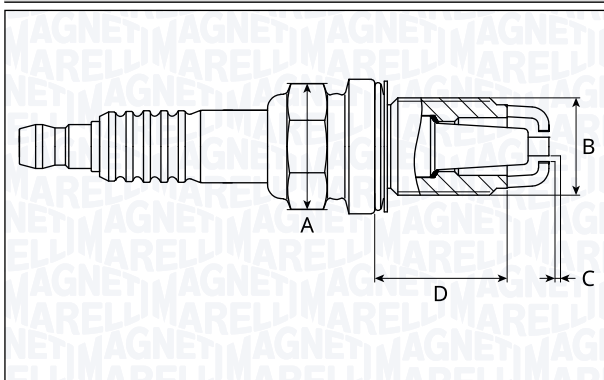

SNB6015-11

Type	A [mm]	B [mm]	C [mm]	D [mm]	Heat range	Nm
Nickel	16	14	1.1	19	6	28