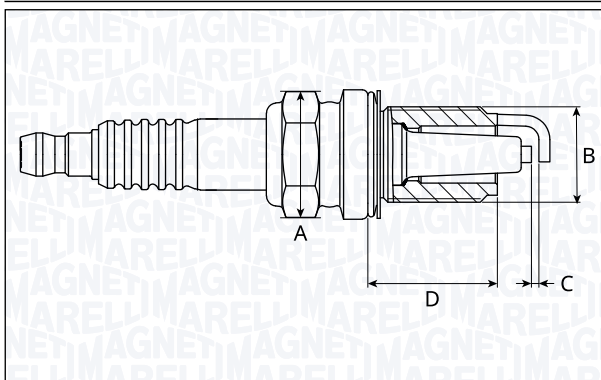

SNB5018-11

Type	A [mm]	B [mm]	C [mm]	D [mm]	Heat range	Nm
Nickel	16	14	1.1	19	5	25