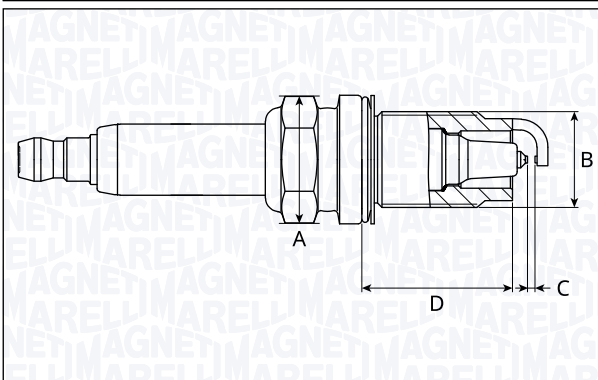

SPB8209-11

Type	A [mm]	B [mm]	C [mm]	D [mm]	Heat range	Nm
Double Platinum	16	14	1.1	19	8	28