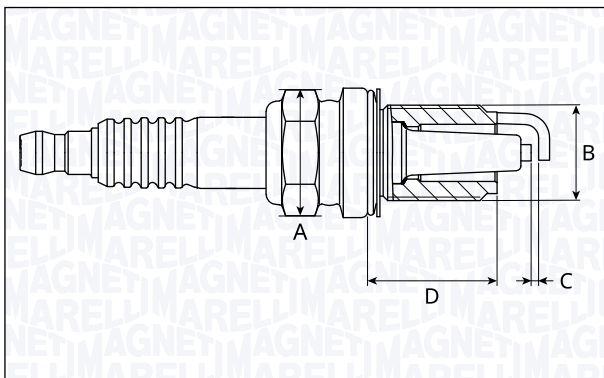

SNB5023-9

Type	A [mm]	B [mm]	C [mm]	D [mm]	Heat range	Nm
Nickel	16	14	0.9	19	5	22