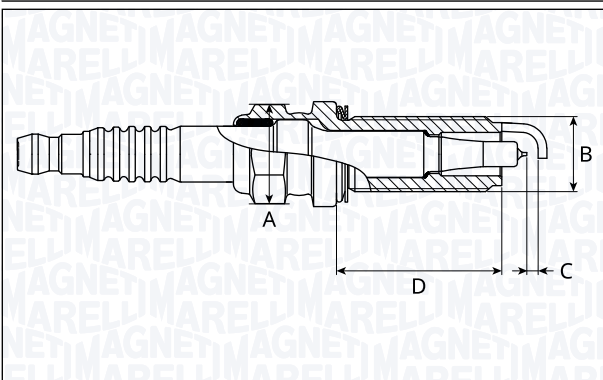

SIE7110-11

Type	A [mm]	B [mm]	C [mm]	D [mm]	Heat range	Nm
Iridium and Platinum	14	12	1.1	26.5	7	17