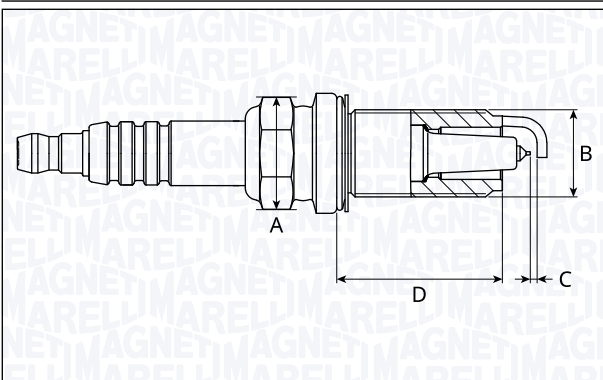

**SIB7108-11**

Type	A [mm]	B [mm]	C [mm]	D [mm]	Heat range	Nm
Iridium and Platinum	16	14	1.1	19	7	22

**SIB7112-9**

Type	A [mm]	B [mm]	C [mm]	D [mm]	Heat range	Nm
Iridium and Platinum	16	14	0.9	26.5	7	28

**SIB7114-11**