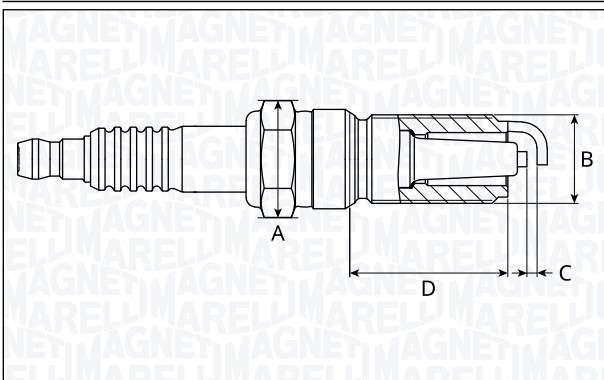

**SNB5008-11**

Type	A [mm]	B [mm]	C [mm]	D [mm]	Heat range	Nm
Nickel	16	14	1.1	26.5	5	28

**SNB5010-11**

Type	A [mm]	B [mm]	C [mm]	D [mm]	Heat range	Nm
Nickel	16	14	1.1	19	5	25

**SNB5013-13**

Type	A [mm]	B [mm]	C [mm]	D [mm]	Heat range	Nm
Nickel	16	14	1.3	25	5	28