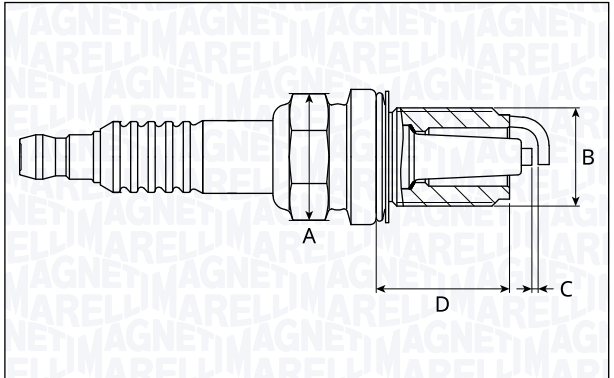

**SNB6035-11**

Type	A [mm]	B [mm]	C [mm]	D [mm]	Heat range	Nm
Nickel	16	14	1.1	19	6	28

**SNB6036-13**

Type	A [mm]	B [mm]	C [mm]	D [mm]	Heat range	Nm
Nickel	16	14	1.3	19	6	25

**SNB6045-9**

Type	A [mm]	B [mm]	C [mm]	D [mm]	Heat range	Nm
Nickel	16	14	0.9	19	6	25