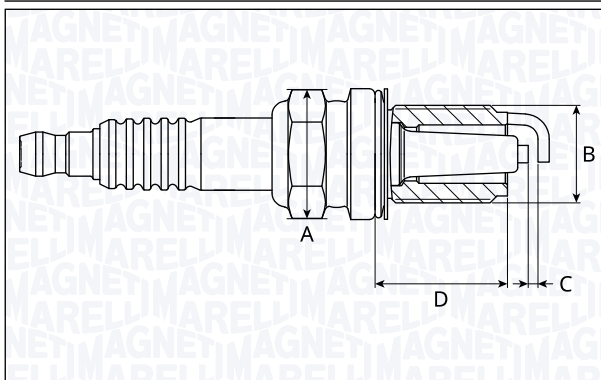

SNB5010-11

Type	A [mm]	B [mm]	C [mm]	D [mm]	Heat range	Nm
Nickel	16	14	1.1	19	5	25