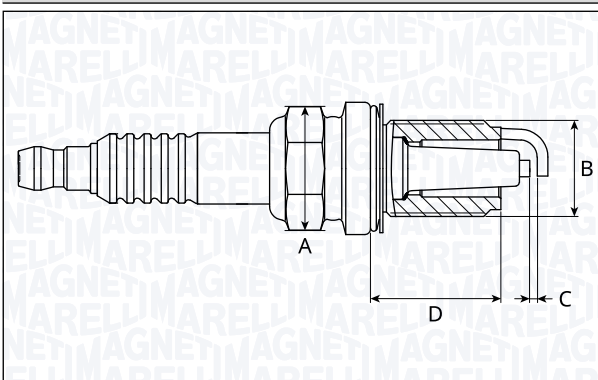

SNB6029-11

Type	A [mm]	B [mm]	C [mm]	D [mm]	Heat range	Nm
Nickel	16	14	1.1	19	6	22