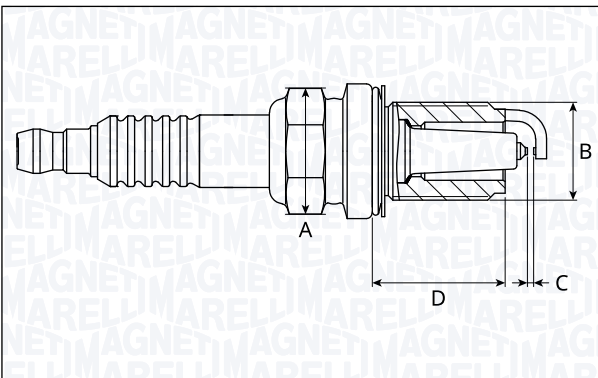

SPB6210-9

Type	A [mm]	B [mm]	C [mm]	D [mm]	Heat range	Nm
Double Platinum	16	14	0.9	19	6	28