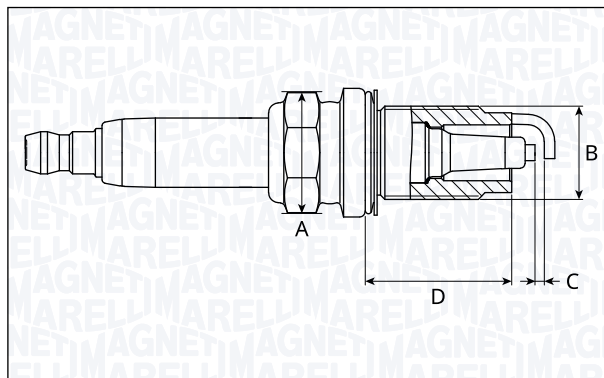

SNB5024-10

Type	A [mm]	B [mm]	C [mm]	D [mm]	Heat range	Nm
Nickel	16	14	1.0	19	5	28