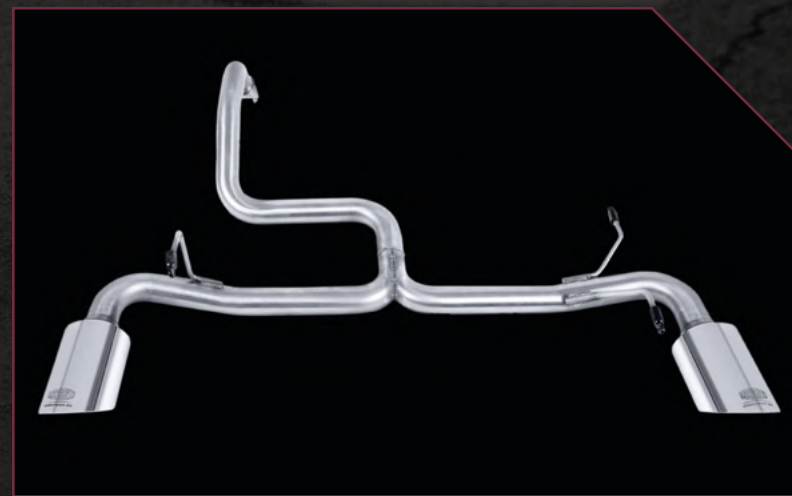

EXHAUSTS

500 ABARTH

PRODUCT CODE
SS500R2

PART
Bombardone 2.0

VERSION
All models

EXHAUSTS

500 ABARTH

PRODUCT CODE
SS500R2C