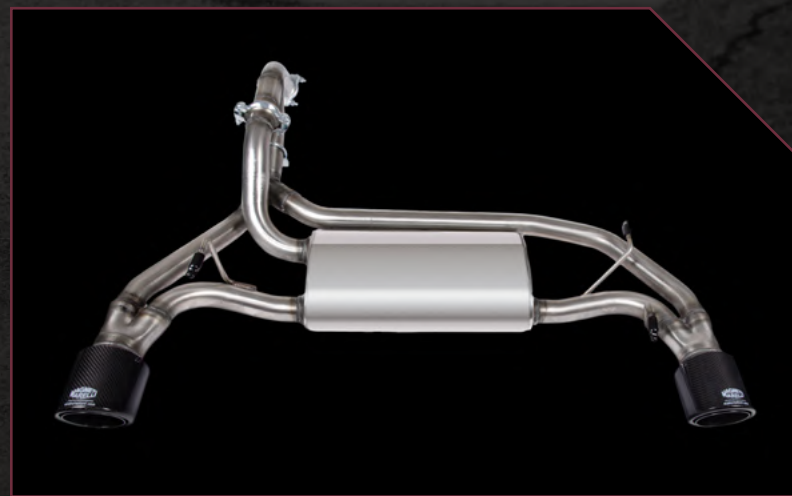

EXHAUSTS

500 ABARTH

PRODUCT CODE
SS500R2

PART
Bombardone 2.0

VERSION
All models

EXHAUSTS

500 ABARTH

PRODUCT CODE
SS500R2C

PART
Bombardone 2.0
Carbon Edition

VERSION
All models

EXHAUSTS

500 ABARTH

PRODUCT CODE
SS500R4

PART
Bombardone 4.0

VERSION
All models

EXHAUSTS

500 ABARTH

PRODUCT CODE
SS500RR

PART
Track Day exhaust
Twin 100mm terminals

VERSION
All models

Supplied with Db Killer

EXHAUSTS

500 ABARTH

PRODUCT CODE
SS500RRC