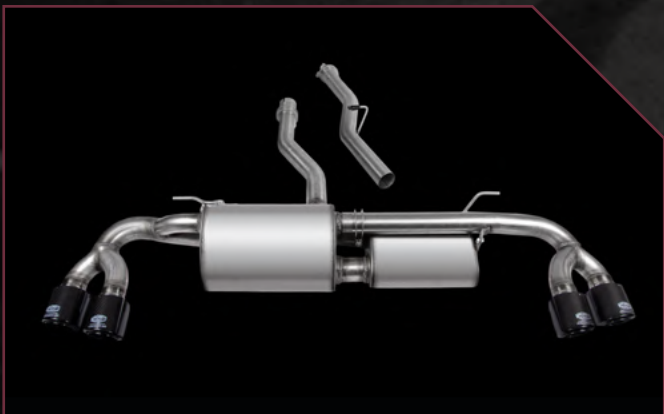

EXHAUSTS

ALFA ROMEO STELVIO

PRODUCT CODE

SS800DBV
PC800M

PART

Decibel with electric valve
Racing diffuser

VERSION

2.0