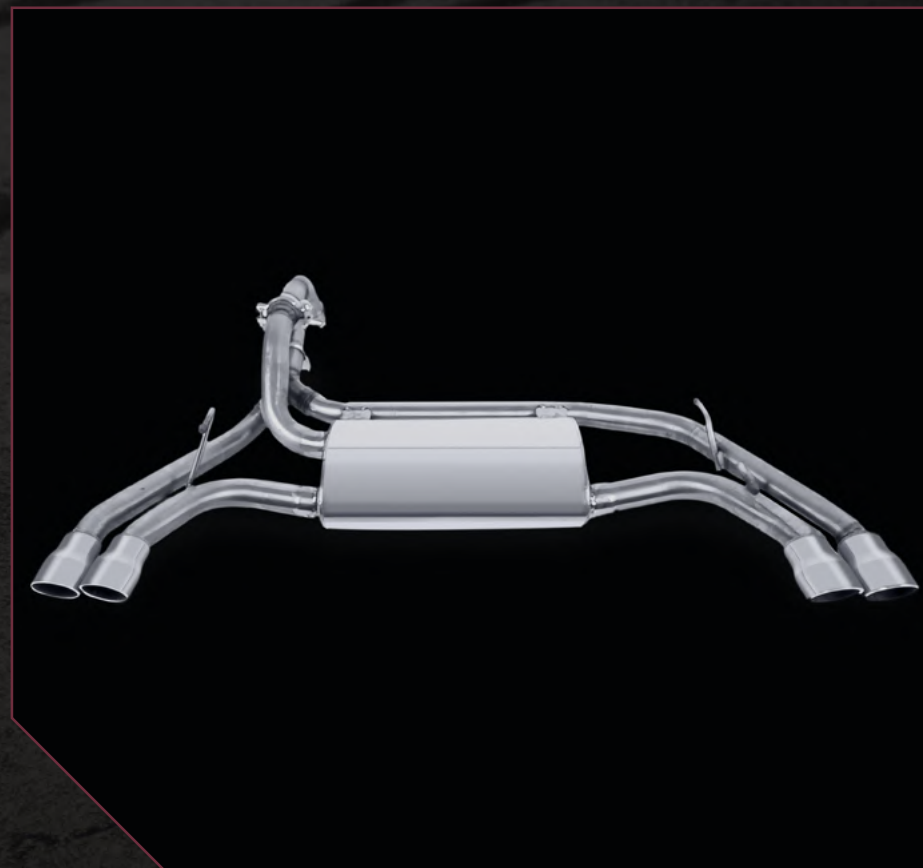

EXHAUSTS

500 ABARTH

PRODUCT CODE
SS500RZ

PART
4-Terminals Track Day
exhaust

VERSION
All models

Supplied with Db Killer