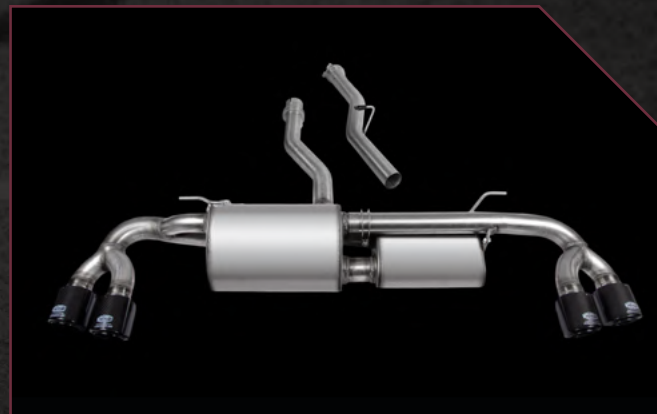

EXHAUSTS

ALFA ROMEO STELVIO

PRODUCT CODE

SS800DB

PC800M

PART

Decibel

Racing diffuser

VERSION

2.0