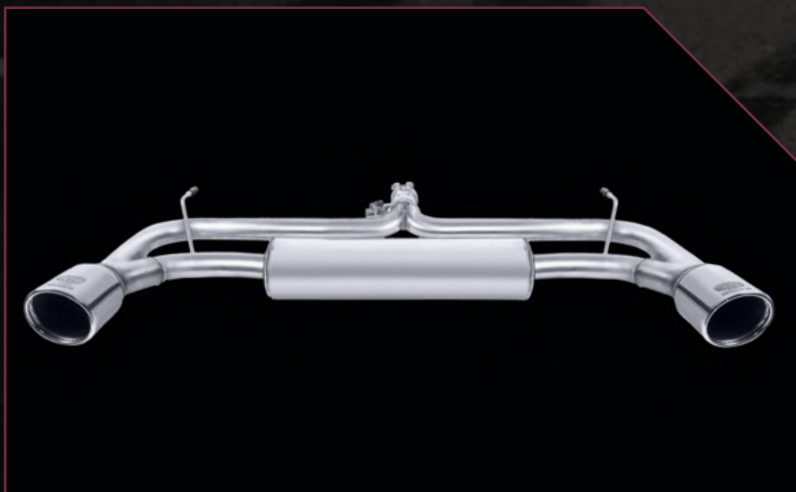

EXHAUSTS

ALFA ROMEO GIULIETTA

PRODUCT CODE
SS900AV2

PART
Arese Veloce 2000
exhaust

VERSION
1.750 | 2.0
without AdBlue® tank