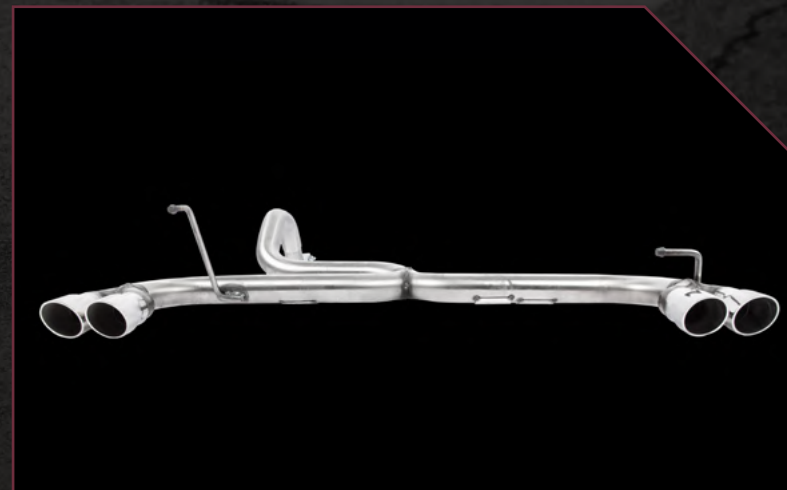

EXHAUSTS

FIAT 500

PRODUCT CODE
SS500E

PART
GT exhaust

VERSION
1.2 | 1.3 | 1.4

EXHAUSTS

FIAT 500

PRODUCT CODE