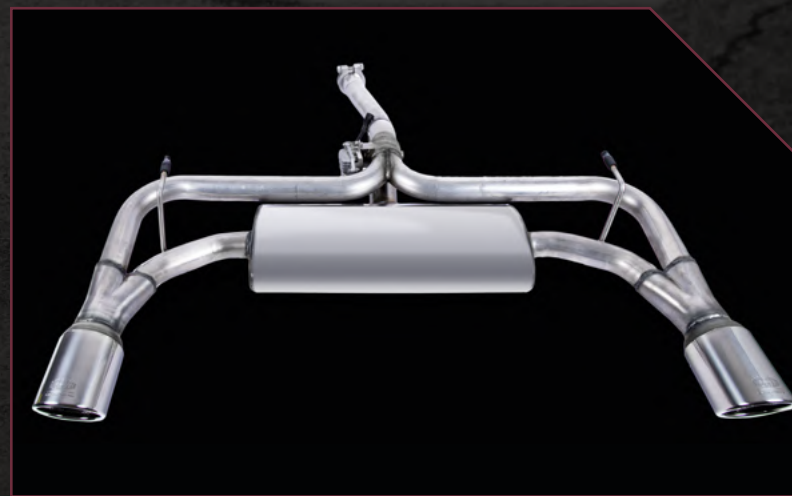

PART

Db Killer for SS900T
Db Killer for SS900T

VERSION

1.750 | 2.0
1.4 | 1.6

EXHAUSTS

ALFA ROMEO GIULIETTA

PRODUCT CODE
SS900AV

PART
Arese Veloce exhaust