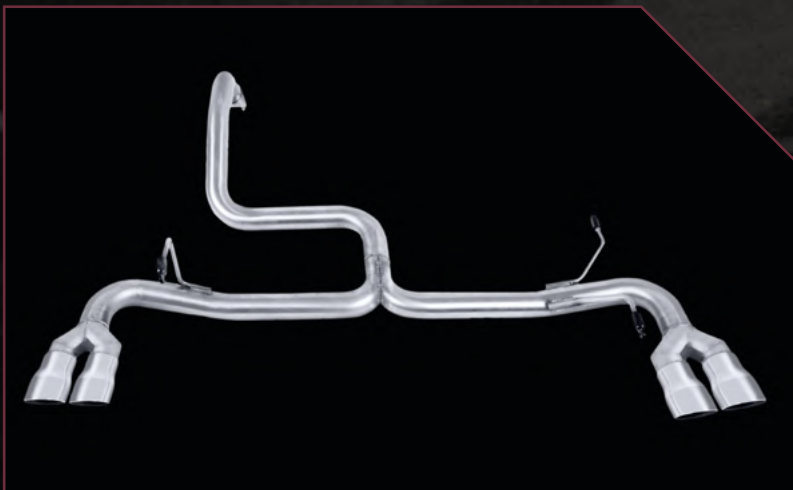

EXHAUSTS

500 ABARTH

PRODUCT CODE
SS500R2

PART
Bombardone 2.0

VERSION
All models

EXHAUSTS

500 ABARTH

PRODUCT CODE
SS500R2C

PART
Bombardone 2.0
Carbon Edition

VERSION
All models

EXHAUSTS

500 ABARTH

PRODUCT CODE
SS500R4

PART
Bombardone 4.0

VERSION
All models

EXHAUSTS

500 ABARTH

PRODUCT CODE
SS500RR

PART
Track Day exhaust
Twin 100mm terminals

VERSION
All models

Supplied with Db Killer

EXHAUSTS

500 ABARTH

PRODUCT CODE
SS500RRC