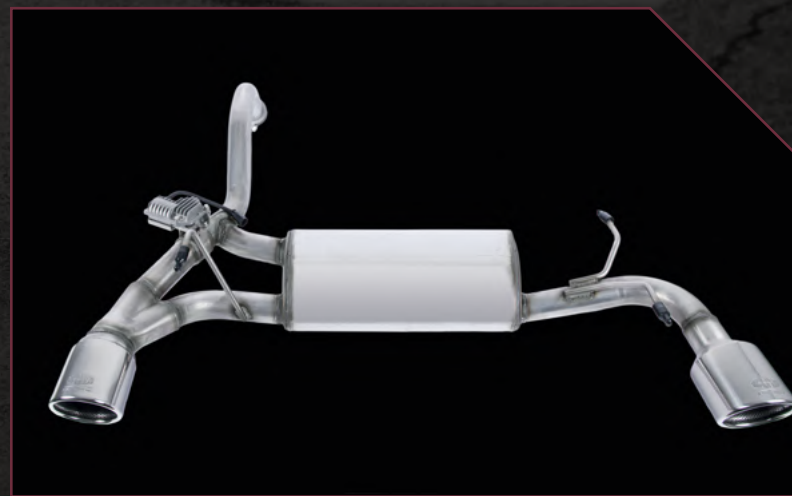

PRODUCT CODE
SS500SF

PART
Sinfonia

VERSION
All models

EXHAUSTS

ALFA ROMEO GIULIETTA

PRODUCT CODE
SS900T

PART
Exhaust with bypass

VERSION
All petrol and diesel models
without AdBlue® tank