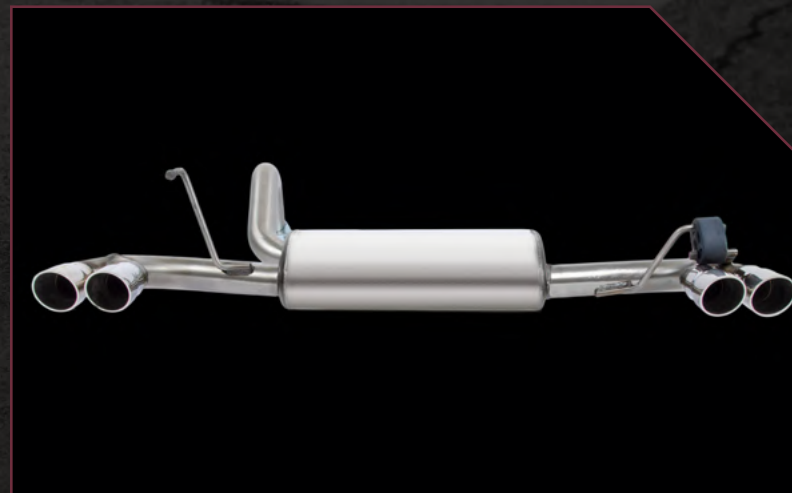

EXHAUSTS

FIAT 500

PRODUCT CODE
SS500E

PART
GT exhaust

VERSION
1.2 | 1.3 | 1.4